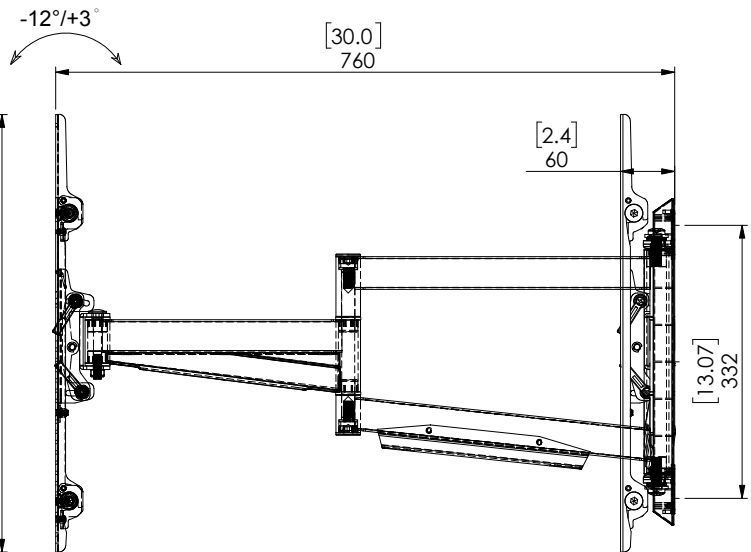

55" - 90"

SM-FMDS-5590

Full Motion Dual Stud TV Wall Mount

["]
mm

Distribué au Canada par

620 Rowntree Dairy Rd.
Woodbridge, Ontario L4L 5T8
1-888-797-7686

401 Rue Locke
St. Laurent, Que. H4T 1X7
1-800-361-7349