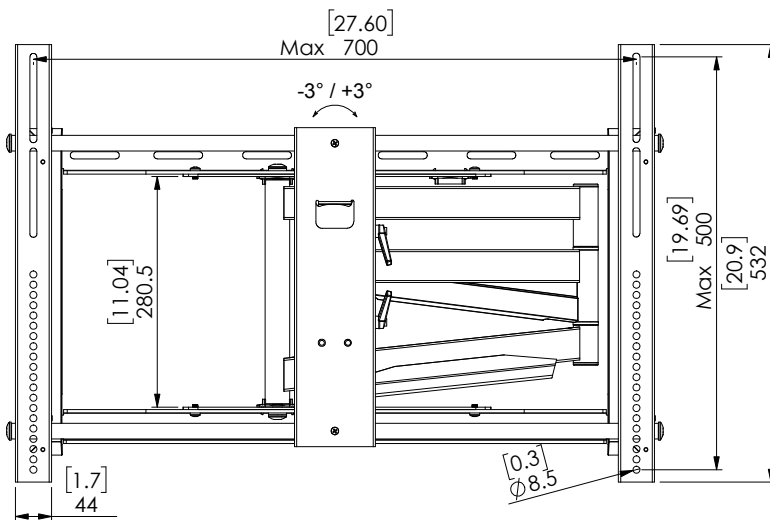

55" - 90"

SM-FMDS-5590

Full Motion Dual Stud TV Wall Mount

["]
mm

Distribué au Canada par

620 Rowntree Dairy Rd.
Woodbridge, Ontario L4L 5T8
1-888-797-7686

401 Rue Locke
St. Laurent, Que. H4T 1X7
1-800-361-7349