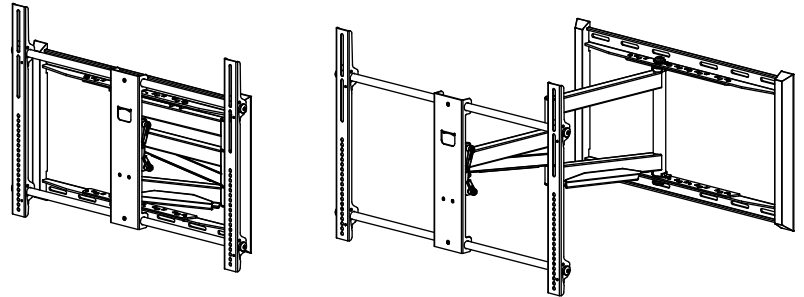

55" - 90"

SM-FMDS-5590

Full Motion Dual Stud TV Wall Mount

["]
mm

Distribué au Canada par

620 Rowntree Dairy Rd.
Woodbridge, Ontario L4L 5T8
1-888-797-7686

401 Rue Locke
St. Laurent, Que. H4T 1X7
1-800-361-7349