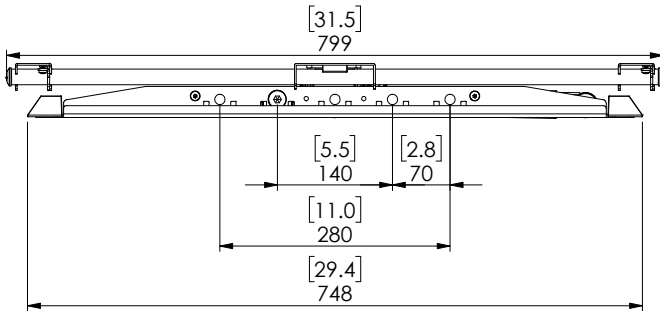

55" - 90"

SM-FMDS-5590

Full Motion Dual Stud TV Wall Mount

["]
mm

Distribué au Canada par

620 Rowntree Dairy Rd.
Woodbridge, Ontario L4L 5T8
1-888-797-7686

401 Rue Locke
St. Laurent, Que. H4T 1X7
1-800-361-7349