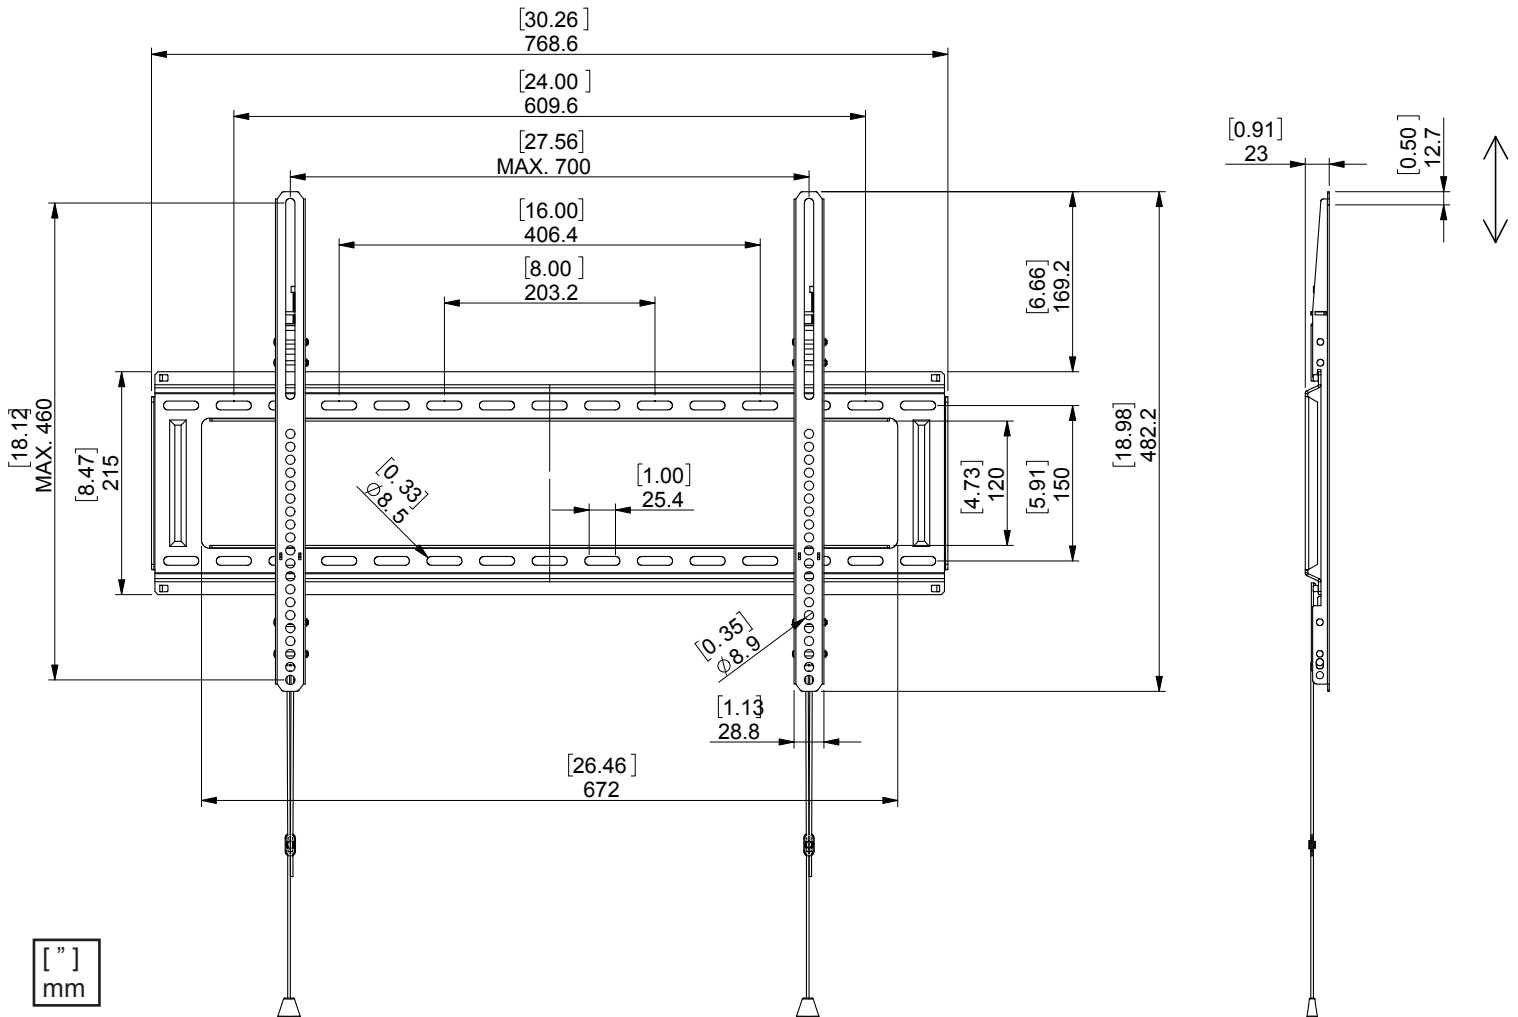

37" - 90"

SM-F-3790

Fixed TV Wall Mount

SYNCMOUNT™

VESA up to
700x400mm

Fits most TVs
from 37" - 90"

Slim Profile
0.91" (23mm)

Supports up to
175 lbs (79.4kg)

Post Installation
Levelling

FEATURES

- Fits most 37" to 90" flat panel TV
 - Supports flat panel TV up to 175lbs (79.4kg)
 - Quick-release mounting brackets allow easy cable connection
 - Lateral adjustment allows precise installation
 - Post-installation levelling for mounting the TV right the first time
 - All mounting hardware is included for wood stud or concrete wall installation
-
- Fits Standard VESA mounting pattern (WxH)mm
100 x 100 mm, 200 x 100 mm, 200 x 200 mm
300 x 200 mm, 400 x 200 mm, 300 x 300 mm
400 x 300 mm, 400 x 400 mm, 600 x 400 mm
700 x 400 mm

37" - 90"

SM-F-3790

Fixed TV Wall Mount

Distributed in Canada by

620 Rowntree Dairy Rd.
Woodbridge, Ontario L4L 5T8
1-888-797-7686

401 Rue Locke
St. Laurent, Que. H4T 1X7
1-800-361-7349